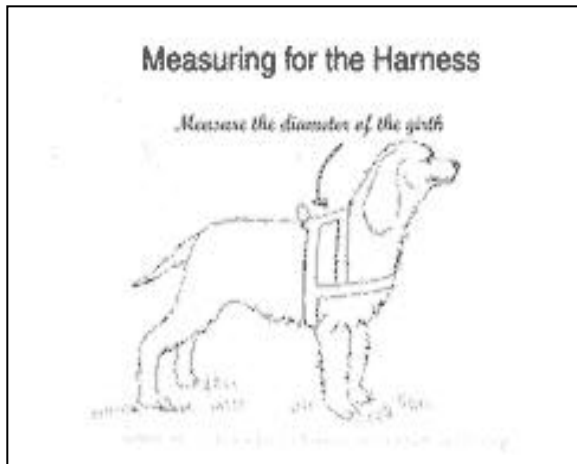

Pet Protector™

117 Doverty Lane • Lebanon, NH 03766

Phone: 1-800-421-7387 • Fax: 1-603-448-2593 *51

Email: Petprotector@seatbeltsforpets.com

<http://www.seatbeltsforpets.com>

To determine correct harness size: Measure behind the front legs (placing tape over the back and around the body). Use this measurement for Harness size.

Available Harness Sizes:

- 14-18" (3/4" wide)
- 18-22" (1" wide)
- 22-26" (3/4" wide)
- 26-30" (1" wide)
- 30-34" (3/4" wide)
- 34-38" (1" wide)
- 38-42" (1" wide)
- 42-46" (1" wide)

Sample of Pet Protector™ Sizes